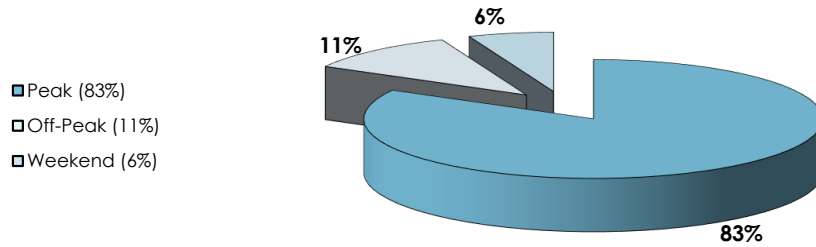

most dialled numbers

This table shows the ten numbers called most by all connections:

Dialled Number	Called Mins	% of Mins
02076*****	8,030	19%
07966*****	1,288	3%
01908*****	1,177	3%
442076*****	1,008	2%
02076*****	1,007	2%
33139*****	654	2%
07877*****	451	1%
01233*****	423	1%
07513*****	344	1%
31356*****	338	1%
Total	14,720	36%

This table shows the ten LANDLINE numbers called most by all connections:

Dialled Number	Called Mins	% of Mins
02076*****	8,030	19%
01908*****	1,177	3%
02076*****	1,007	2%
01233*****	423	1%
01784*****	290	1%
01633*****	259	1%
02037*****	204	0%
02034*****	167	0%
03456*****	138	0%
02030*****	127	0%
Total	11,822	29%