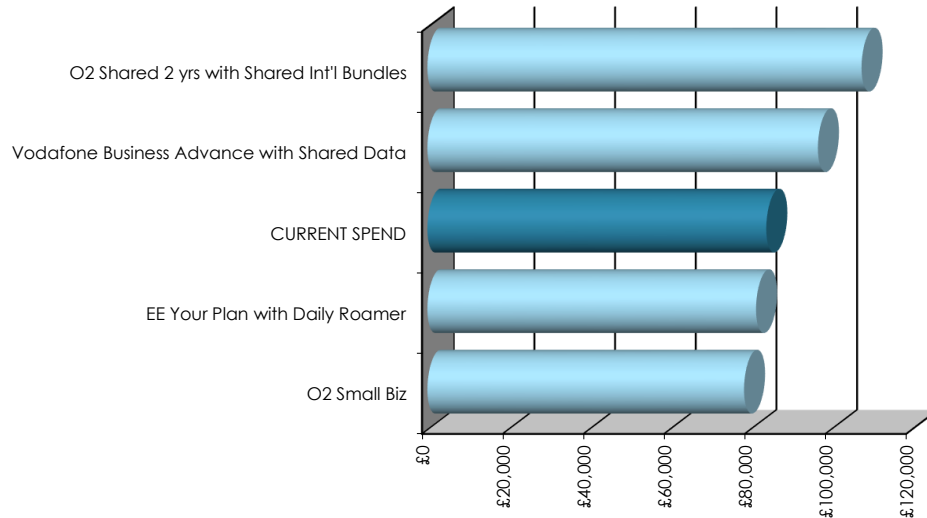

Customer: Sample Company
Connections: 192
Current Tariffs: Vodafone & O2 Tariffs

Current Charges	monthly	annually
For all connections:	£7,000	£84,005
Average per connection (ARPU):	£36	£438

Most Competitive Alternative	monthly	annually
For all connections:	£6,541	£78,488
Average per connection (ARPU):	£34	£409

Financial Saving	monthly	annually
For all connections:	£460	£5,517
Average per connection:	£2	£29

Based on the analysed bills, a saving of 7% (or £5517 per year) would be achieved on the optimum tariffs. A detailed breakdown of the recommended tariffs is shown in Part 7.