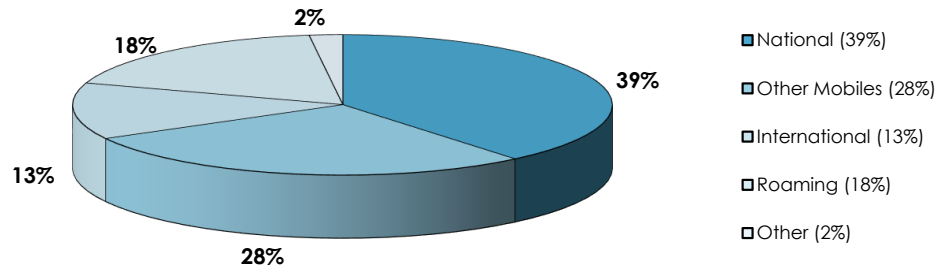

most dialled numbers

This table shows the ten numbers called most by all connections:

Dialled Number	Called Mins	% of Mins
02076*****	8,030	19%
07966*****	1,288	3%
01908*****	1,177	3%
442076*****	1,008	2%
02076*****	1,007	2%
33139*****	654	2%
07877*****	451	1%
01233*****	423	1%
07513*****	344	1%
31356*****	338	1%
Total	14,720	36%

This table shows the ten LANDLINE numbers called most by all connections:

Dialled Number	Called Mins	% of Mins
02076*****	8,030	19%
01908*****	1,177	3%
02076*****	1,007	2%
01233*****	423	1%
01784*****	290	1%
01633*****	259	1%
02037*****	204	0%
02034*****	167	0%
03456*****	138	0%
02030*****	127	0%
Total	11,822	29%